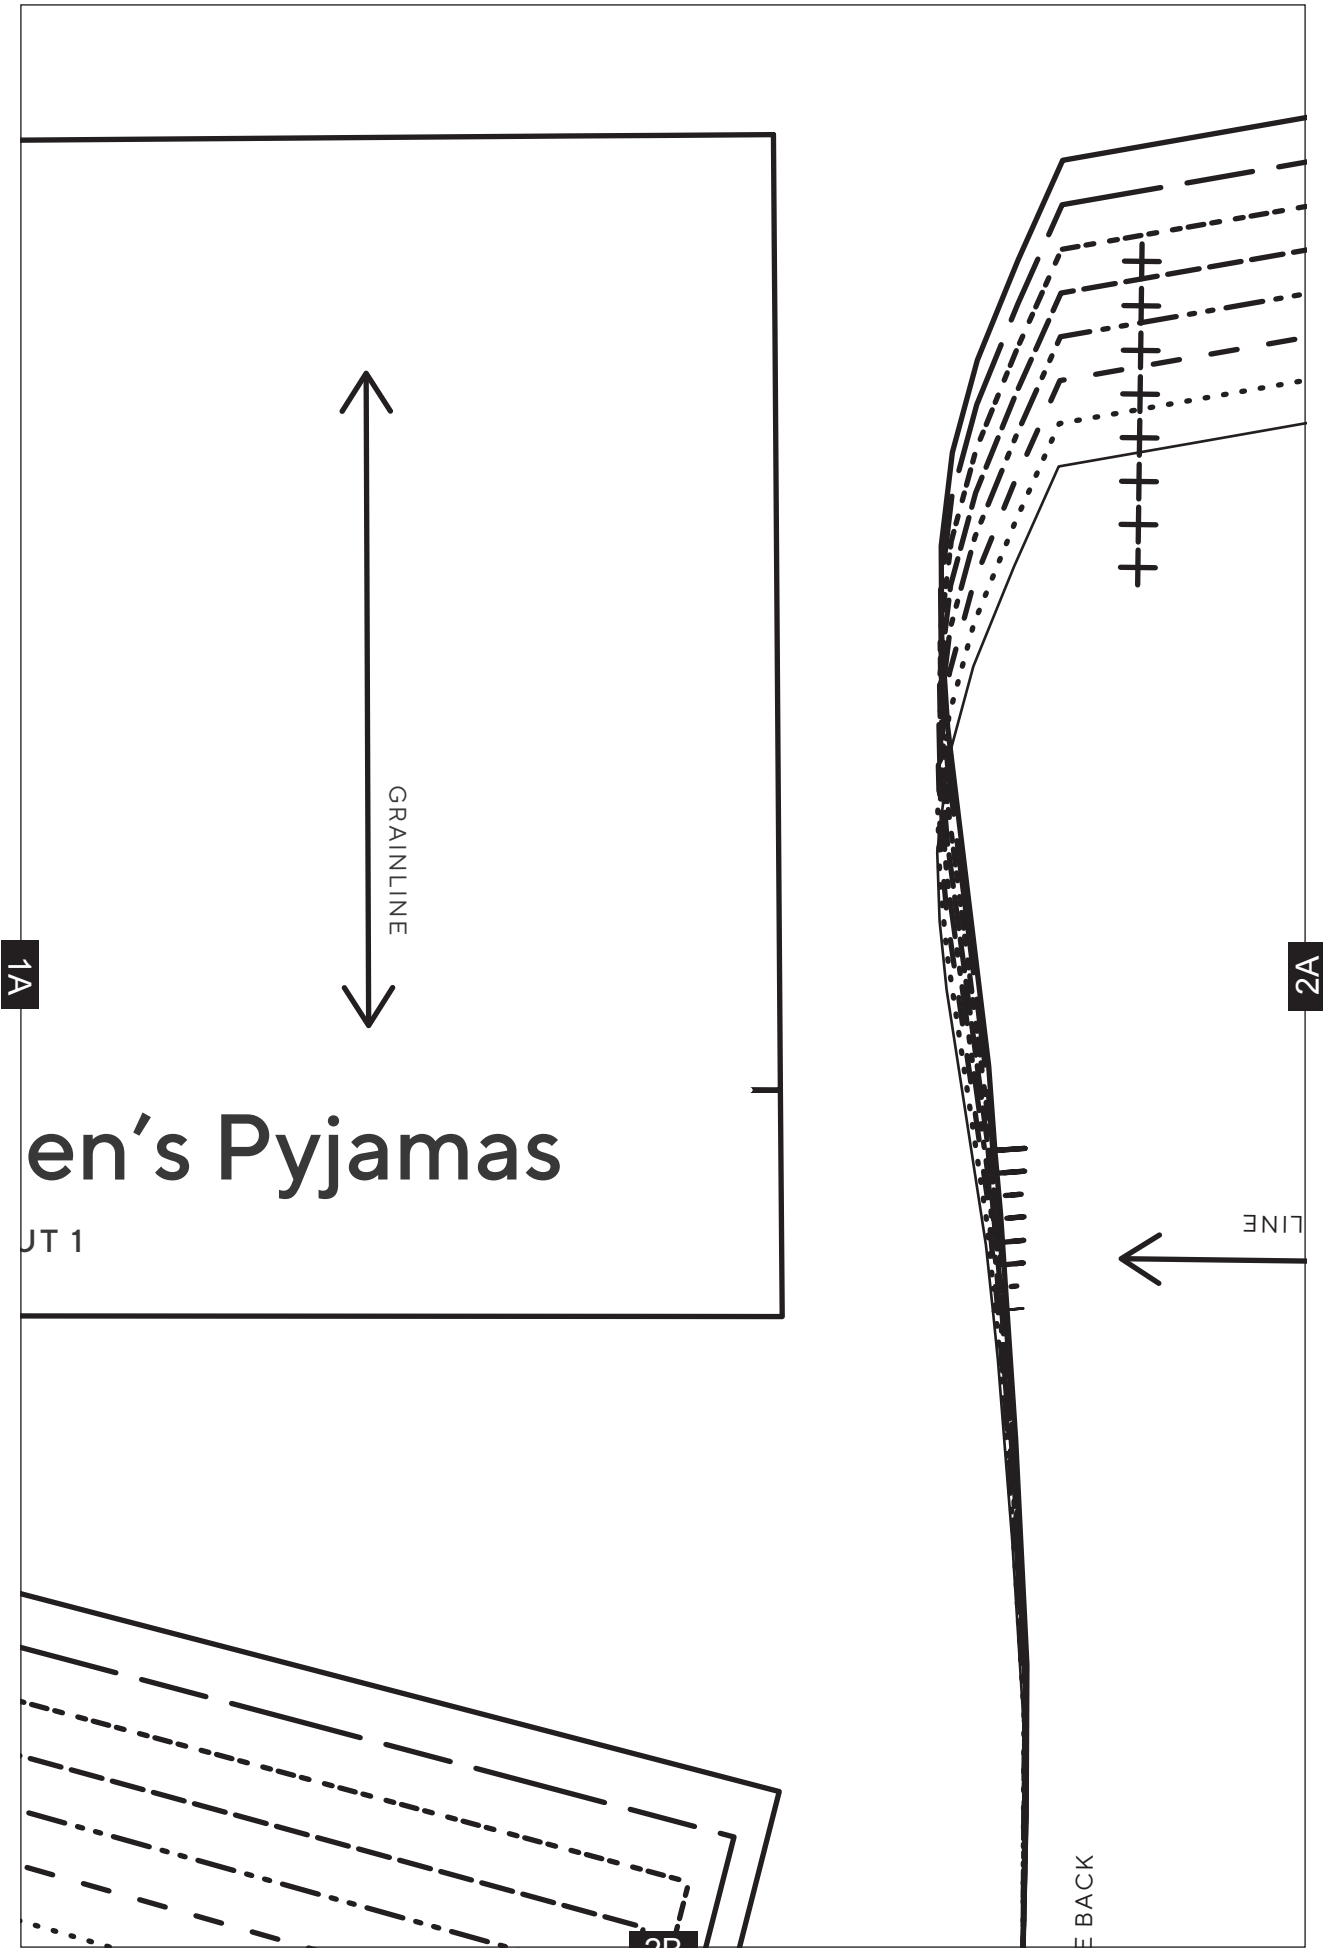

Women's Pyjamas

PROJECT DESIGN © LOVE PRODUCTIONS 2022
THIS DESIGN IS PROTECTED BY COPYRIGHT
AND MUST NOT BE MADE FOR RESALE.

1.5-CM (5/8-IN.) SEAM ALLOWANCE INCLUDED (UNLESS OTHERWISE STATED)

TEST SQUARE: 10CM x 10CM / 4 INCHES x 4 INCHES

SIZING KEY

—————	8
.....	10
- - - - -	12
- . - . -	14
- - - - -	16
- . - . -	18
—————	20
—————	22

1A

Wom
POCKET - C

1B

3A

3B

nas